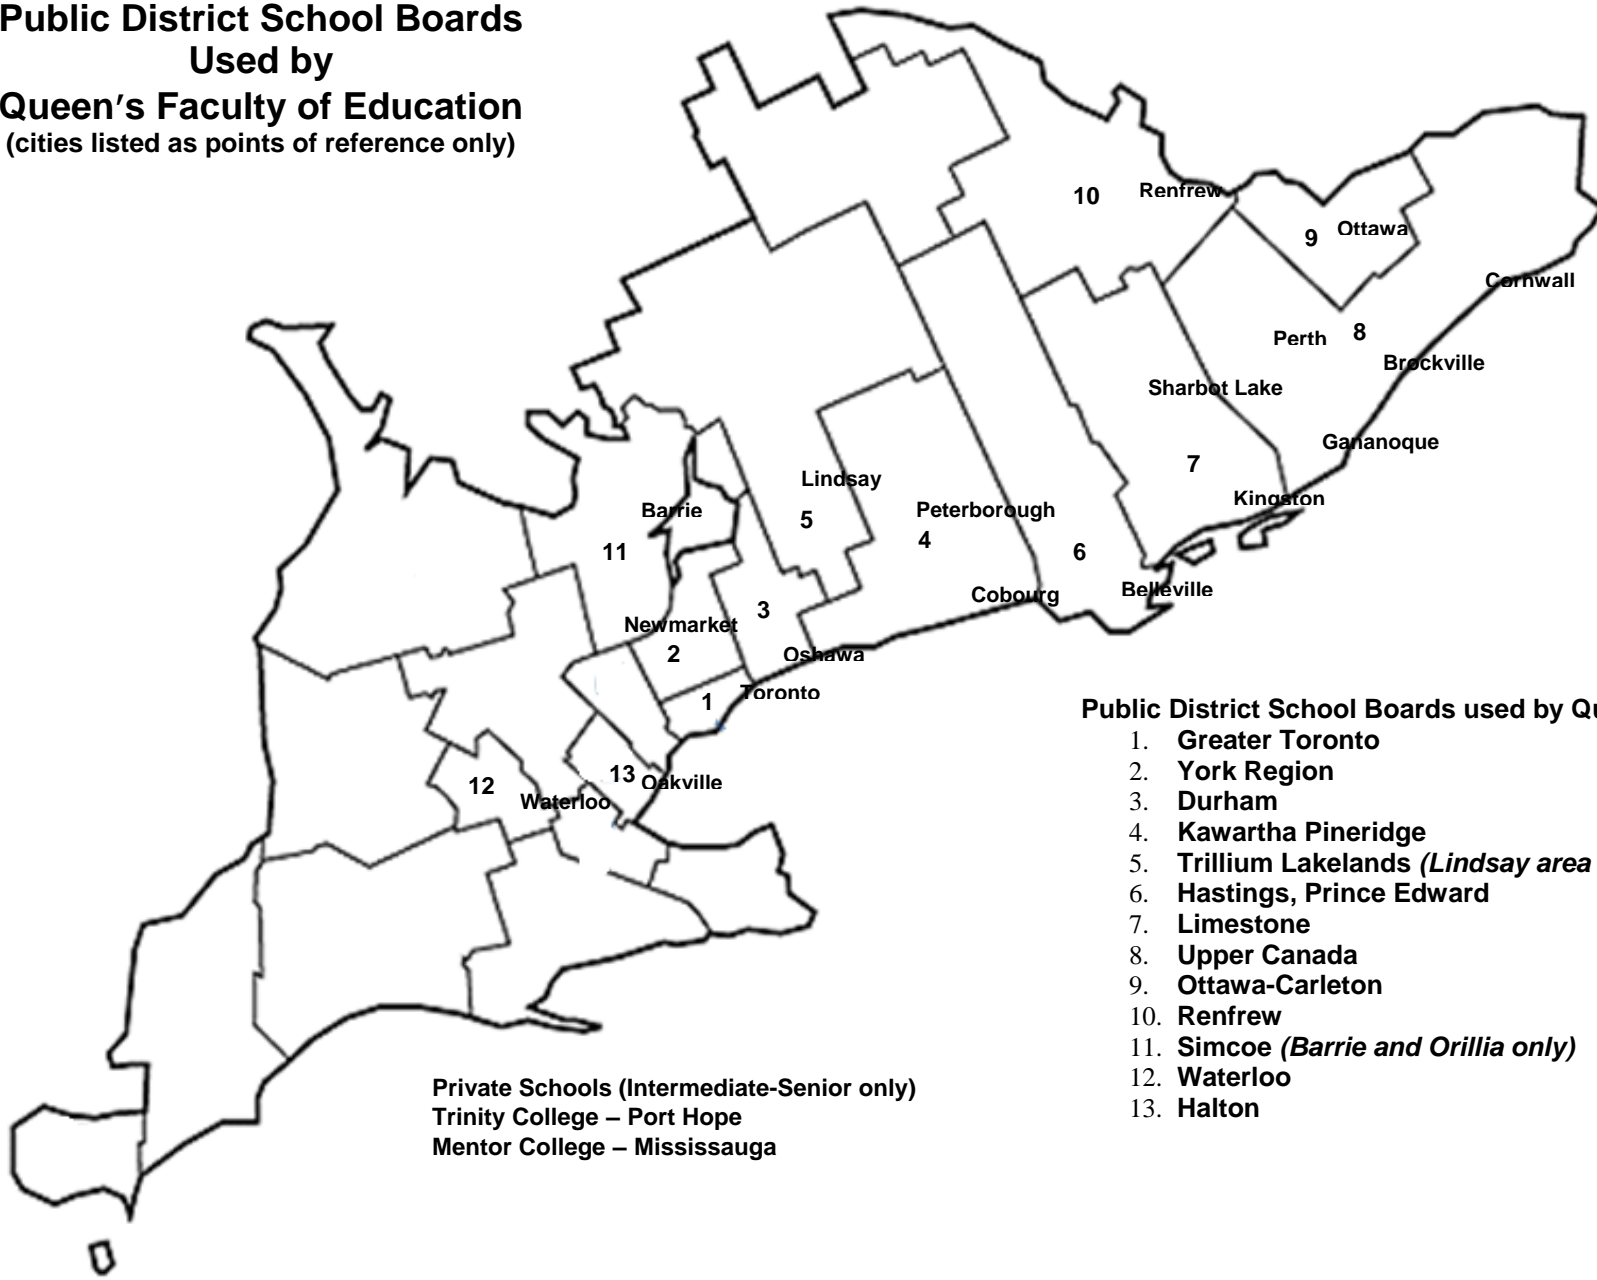

**Public District School Boards
Used by
Queen's Faculty of Education**
(cities listed as points of reference only)

Private Schools (Intermediate-Senior only)
Trinity College – Port Hope
Mentor College – Mississauga

Public District School Boards used by Queen's

1. **Greater Toronto**
2. **York Region**
3. **Durham**
4. **Kawartha Pineridge**
5. **Trillium Lakelands (*Lindsay area only*)**
6. **Hastings, Prince Edward**
7. **Limestone**
8. **Upper Canada**
9. **Ottawa-Carleton**
10. **Renfrew**
11. **Simcoe (*Barrie and Orillia only*)**
12. **Waterloo**
13. **Halton**