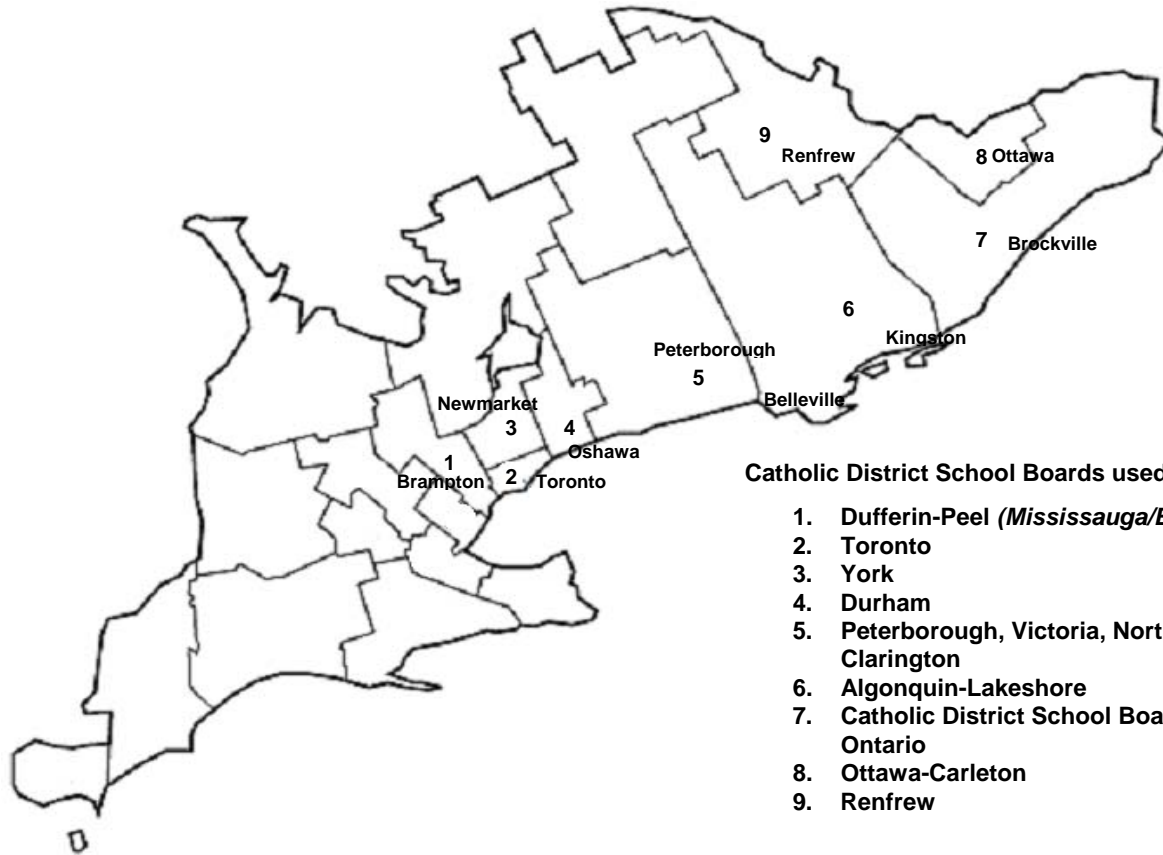

**Public District School Boards
Used by
Queen's Faculty of Education
(cities listed as points of reference only)**

- Public District School Boards used by Queen's**
1. Peel (*Mississauga-Brampton Elementary only*)
 2. Greater Toronto
 3. York Region
 4. Durham
 5. Kawartha Pineridge
 6. Trillium Lakelands (*Lindsay area only*)
 7. Hastings, Prince Edward
 8. Limestone
 9. Upper Canada
 10. Ottawa-Carleton
 11. Renfrew
 12. Simcoe
 13. Waterloo

- Catholic District School Boards used by Queen's**
1. Dufferin-Peel (*Mississauga/Brampton only*)
 2. Toronto
 3. York
 4. Durham
 5. Peterborough, Victoria, Northumberland & Clarington
 6. Algonquin-Lakeshore
 7. Catholic District School Board of Eastern Ontario
 8. Ottawa-Carleton
 9. Renfrew