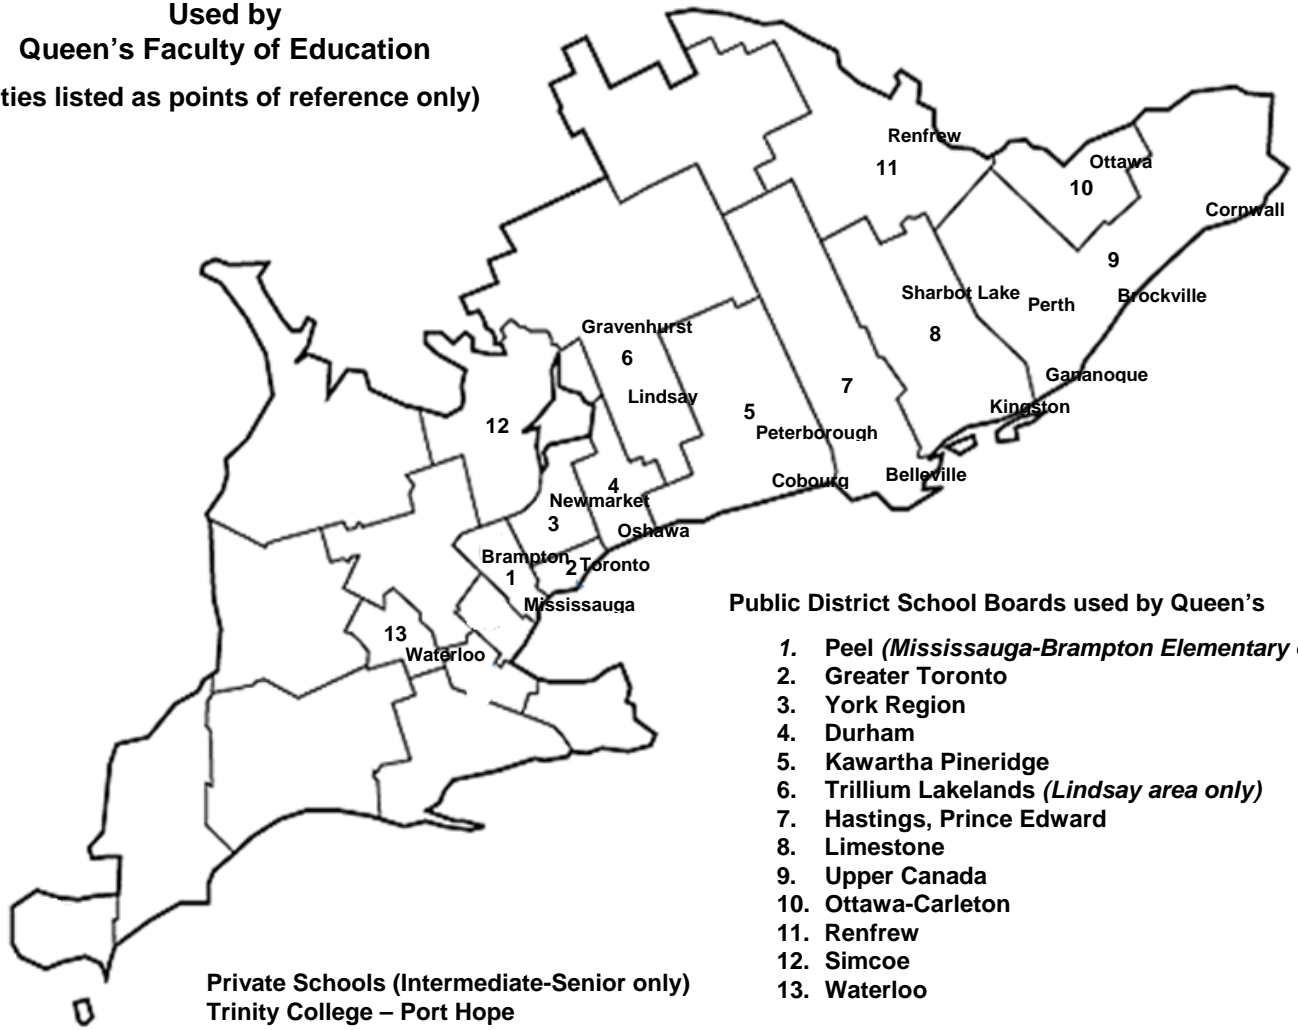

**Public District School Boards
Used by
Queen's Faculty of Education
(cities listed as points of reference only)**

- Public District School Boards used by Queen's**
1. Peel (*Mississauga-Brampton Elementary only*)
 2. Greater Toronto
 3. York Region
 4. Durham
 5. Kawartha Pineridge
 6. Trillium Lakelands (*Lindsay area only*)
 7. Hastings, Prince Edward
 8. Limestone
 9. Upper Canada
 10. Ottawa-Carleton
 11. Renfrew
 12. Simcoe
 13. Waterloo

- Catholic District School Boards used by Queen's**
1. Dufferin-Peel (*Mississauga/Brampton only*)
 2. Toronto
 3. York
 4. Durham
 5. Peterborough, Victoria, Northumberland & Clarington
 6. Algonquin-Lakeshore
 7. Catholic District School Board of Eastern Ontario
 8. Ottawa-Carleton
 9. Renfrew